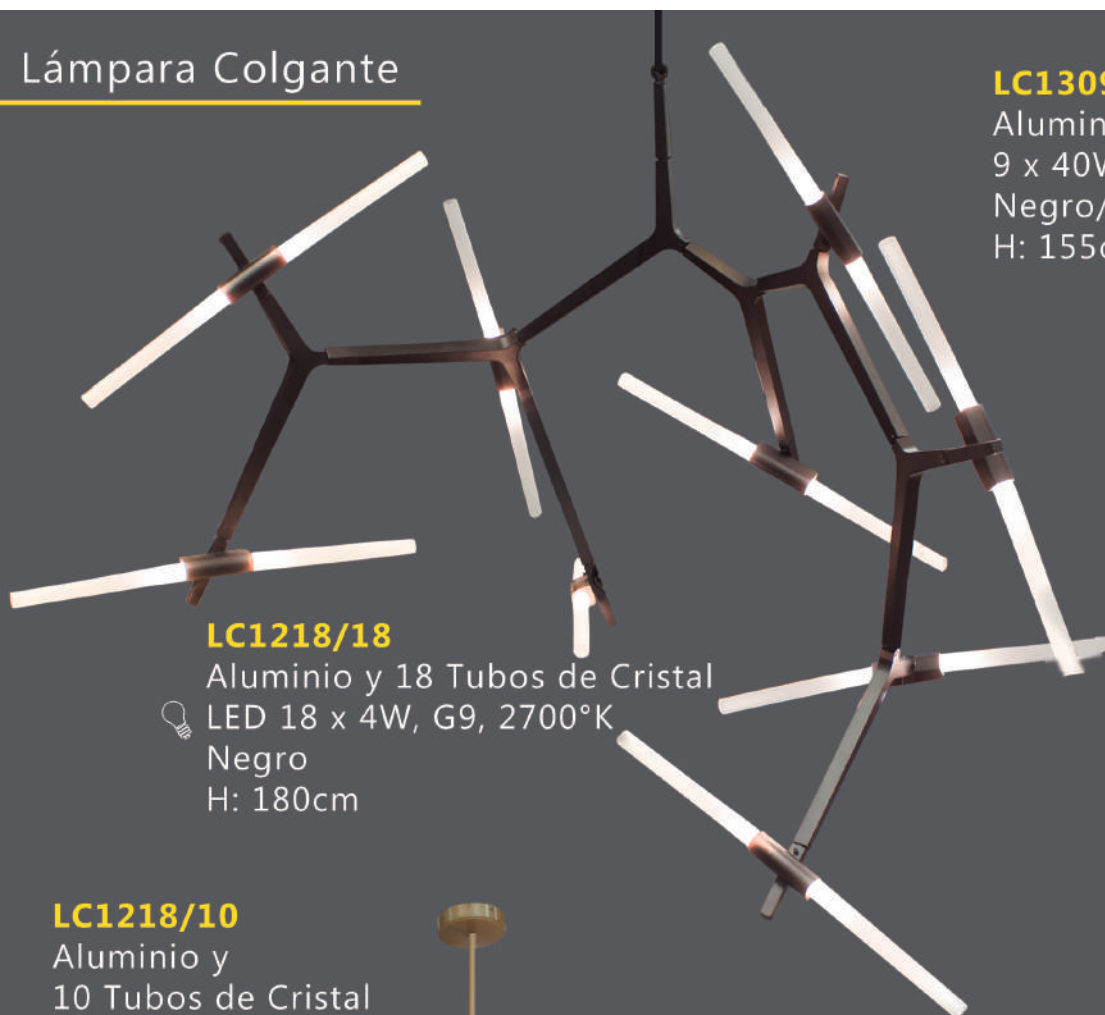

LC1218/18

Aluminio y 18 Tubos de Cristal
LED 18 x 4W, G9, 2700°K
Negro
H: 180cm